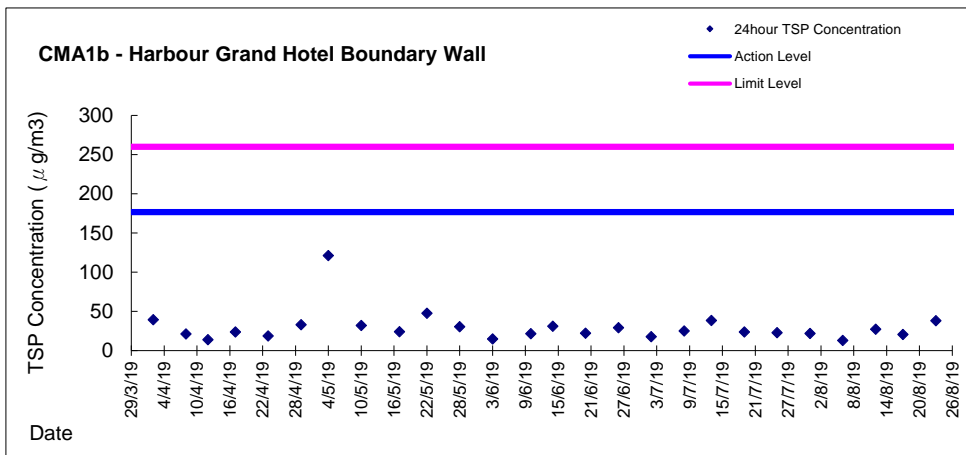

Graphic Presentation of 1 hour TSP Result

Graphic Presentation of 1 hour TSP Result

Graphic Presentation of 1 hour TSP Result

Graphic Presentation of 24 hour TSP Result

Graphic Presentation of 24 hour TSP Result

Graphic Presentation of 24 hour TSP Result