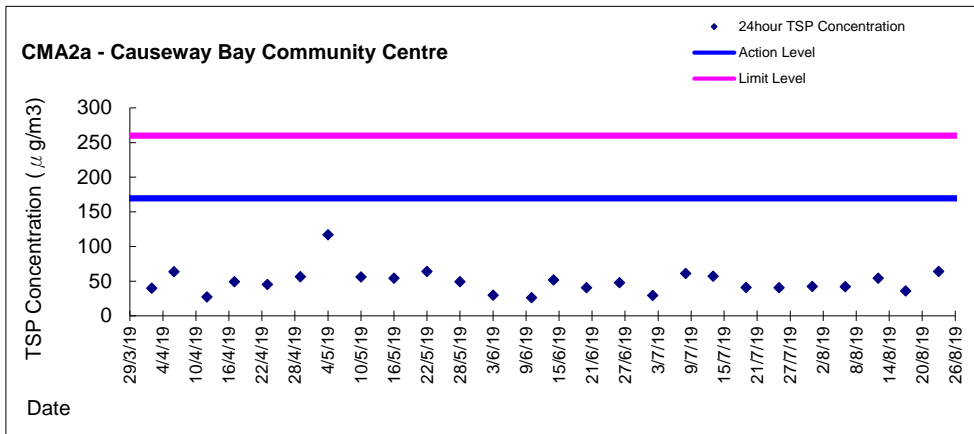

Graphic Presentation of 1 hour TSP Result

Graphic Presentation of 1 hour TSP Result

Graphic Presentation of 1 hour TSP Result

Graphic Presentation of 24 hour TSP Result

Graphic Presentation of 24 hour TSP Result

Graphic Presentation of 24 hour TSP Result