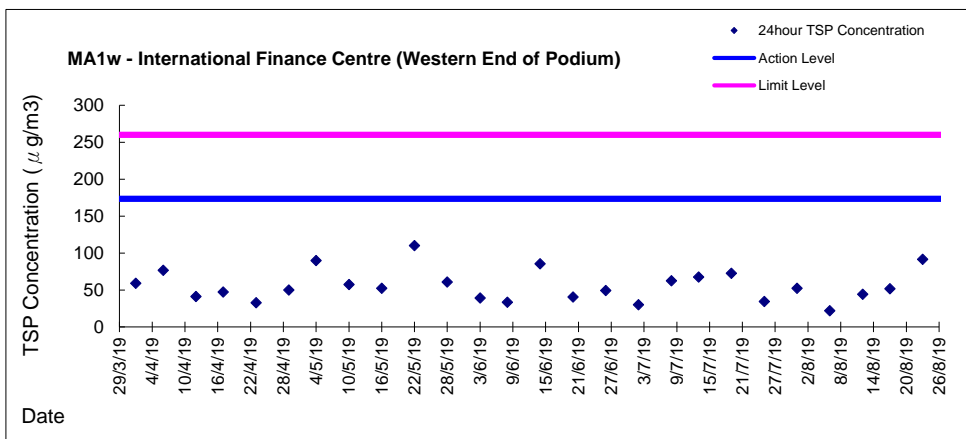

Graphic Presentation of 1 hour TSP Result

Graphic Presentation of 1 hour TSP Result

Graphic Presentation of 1 hour TSP Result

Graphic Presentation of 24 hour TSP Result

Graphic Presentation of 24 hour TSP Result

Graphic Presentation of 24 hour TSP Result