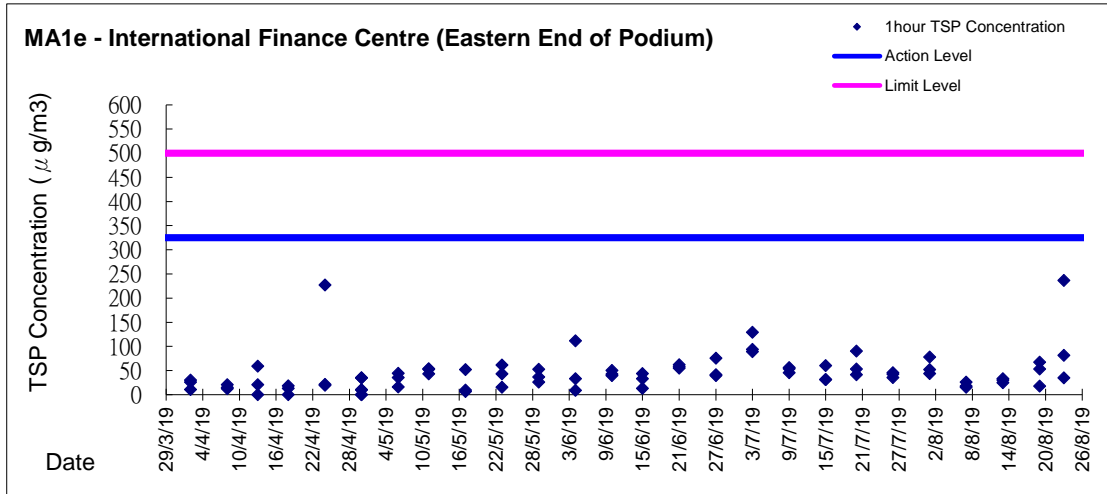

Graphic Presentation of 1 hour TSP Result

Graphic Presentation of 1 hour TSP Result

Graphic Presentation of 1 hour TSP Result

Graphic Presentation of 24 hour TSP Result

Graphic Presentation of 24 hour TSP Result

Graphic Presentation of 24 hour TSP Result