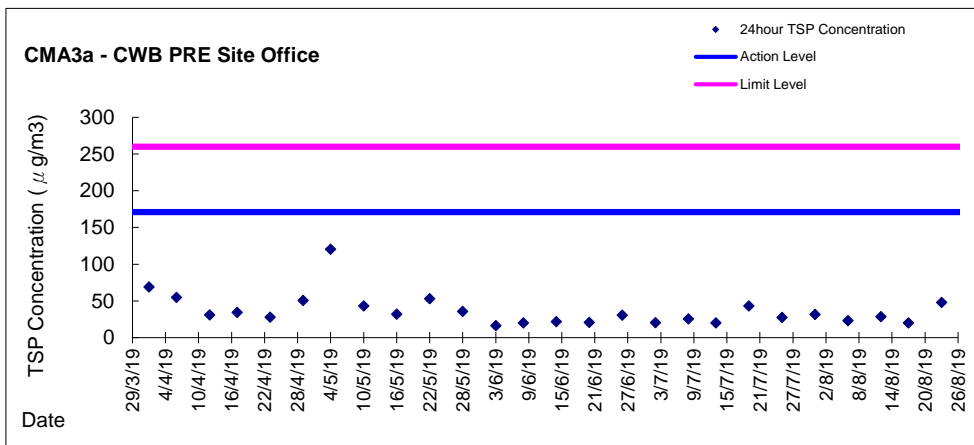

Graphic Presentation of 1 hour TSP Result

Graphic Presentation of 1 hour TSP Result

Graphic Presentation of 1 hour TSP Result

Graphic Presentation of 24 hour TSP Result

Graphic Presentation of 24 hour TSP Result

Graphic Presentation of 24 hour TSP Result