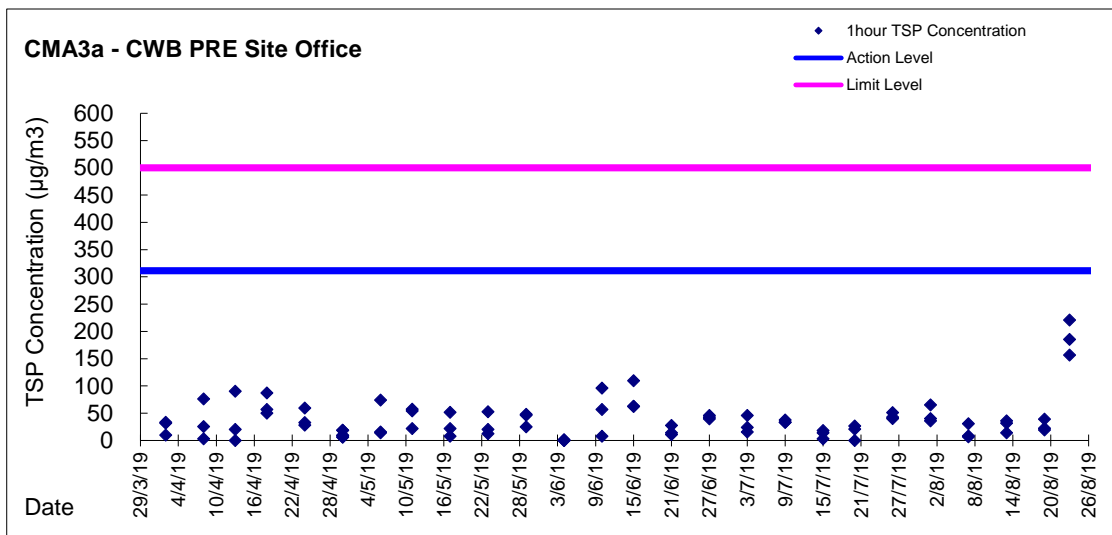

Graphic Presentation of 1 hour TSP Result

Graphic Presentation of 1 hour TSP Result

Graphic Presentation of 1 hour TSP Result

Graphic Presentation of 24 hour TSP Result

Graphic Presentation of 24 hour TSP Result

Graphic Presentation of 24 hour TSP Result