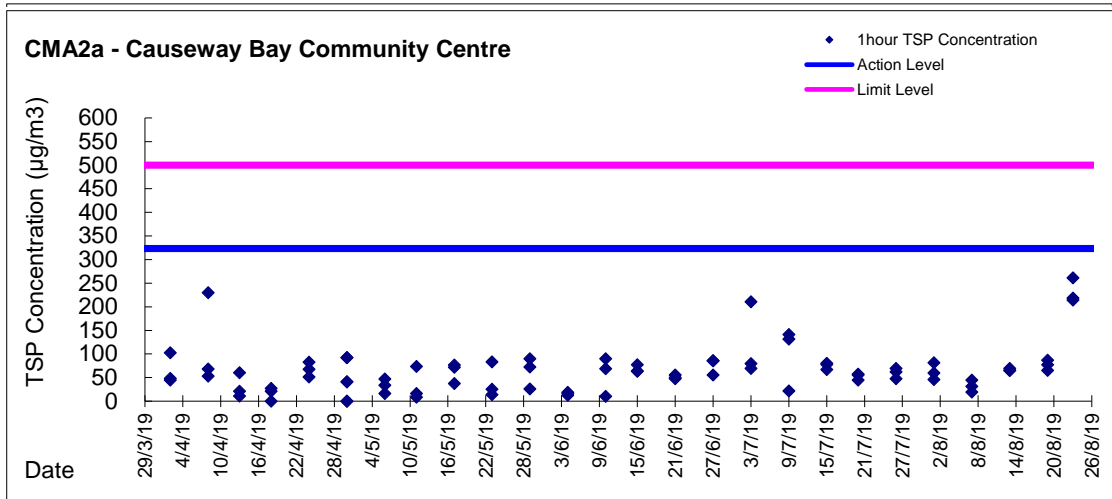

Graphic Presentation of 1 hour TSP Result

Graphic Presentation of 1 hour TSP Result

Graphic Presentation of 1 hour TSP Result

Graphic Presentation of 24 hour TSP Result

Graphic Presentation of 24 hour TSP Result

Graphic Presentation of 24 hour TSP Result