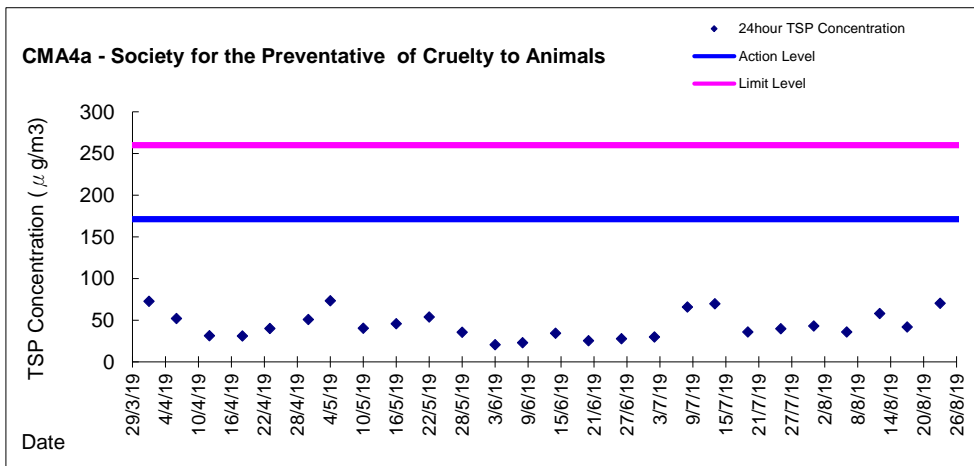

Graphic Presentation of 1 hour TSP Result

Graphic Presentation of 1 hour TSP Result

Graphic Presentation of 1 hour TSP Result

Graphic Presentation of 24 hour TSP Result

Graphic Presentation of 24 hour TSP Result

Graphic Presentation of 24 hour TSP Result