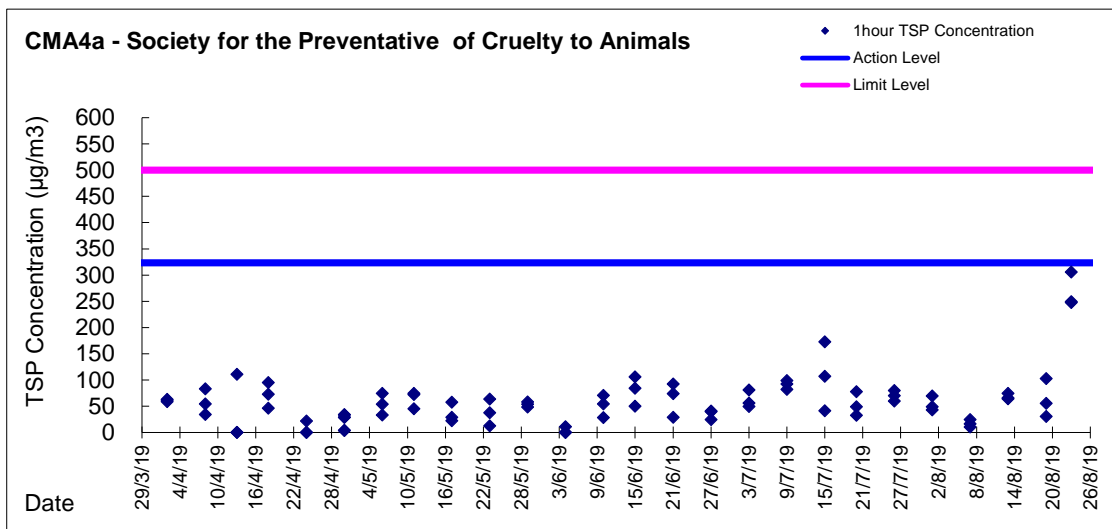

Graphic Presentation of 1 hour TSP Result

Graphic Presentation of 1 hour TSP Result

Graphic Presentation of 1 hour TSP Result

Graphic Presentation of 24 hour TSP Result

Graphic Presentation of 24 hour TSP Result

Graphic Presentation of 24 hour TSP Result