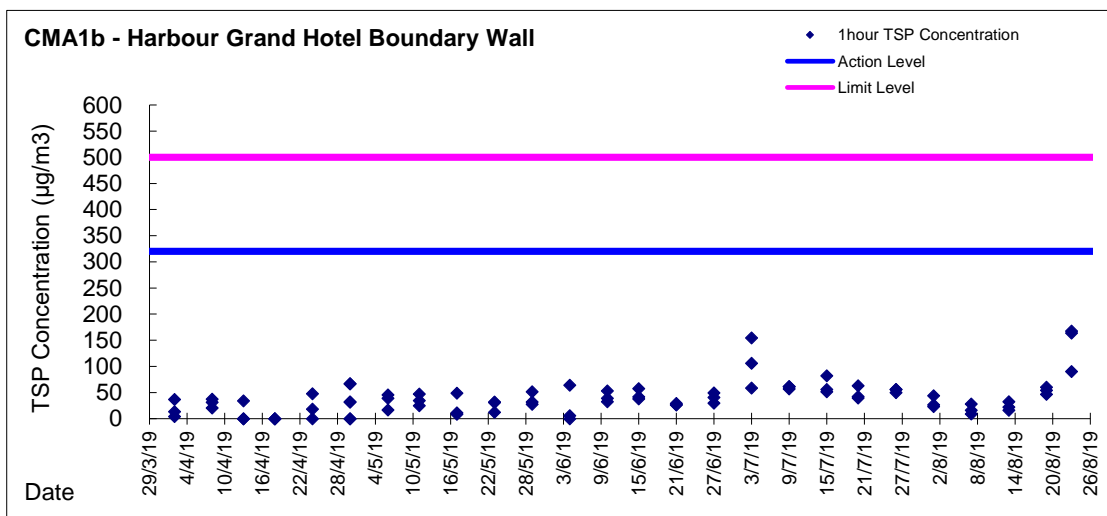

Graphic Presentation of 1 hour TSP Result

Graphic Presentation of 1 hour TSP Result

Graphic Presentation of 1 hour TSP Result

Graphic Presentation of 24 hour TSP Result

Graphic Presentation of 24 hour TSP Result

Graphic Presentation of 24 hour TSP Result