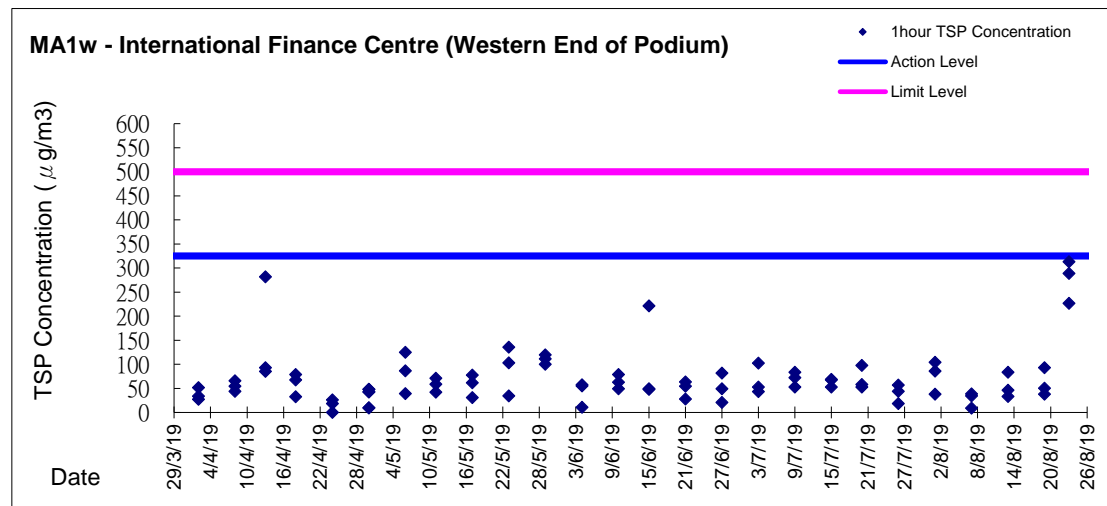

Graphic Presentation of 1 hour TSP Result

Graphic Presentation of 1 hour TSP Result

Graphic Presentation of 1 hour TSP Result

Graphic Presentation of 24 hour TSP Result

Graphic Presentation of 24 hour TSP Result

Graphic Presentation of 24 hour TSP Result