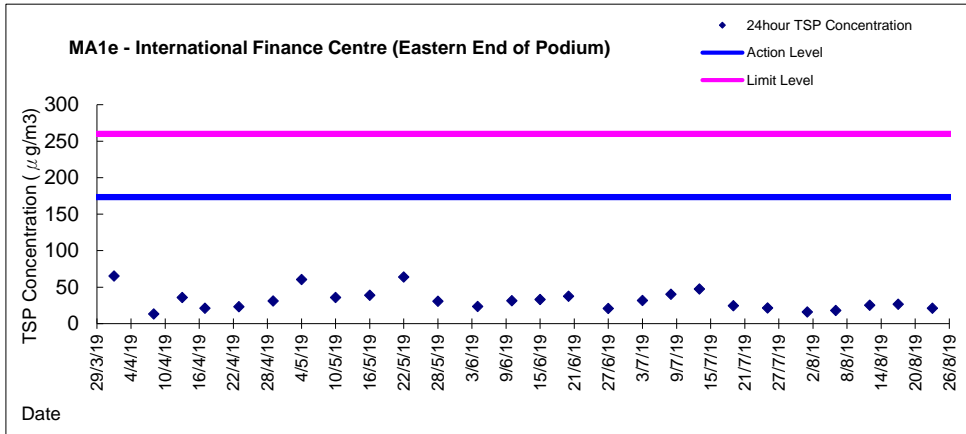

Graphic Presentation of 1 hour TSP Result

Graphic Presentation of 1 hour TSP Result

Graphic Presentation of 1 hour TSP Result

Graphic Presentation of 24 hour TSP Result

Graphic Presentation of 24 hour TSP Result

Graphic Presentation of 24 hour TSP Result