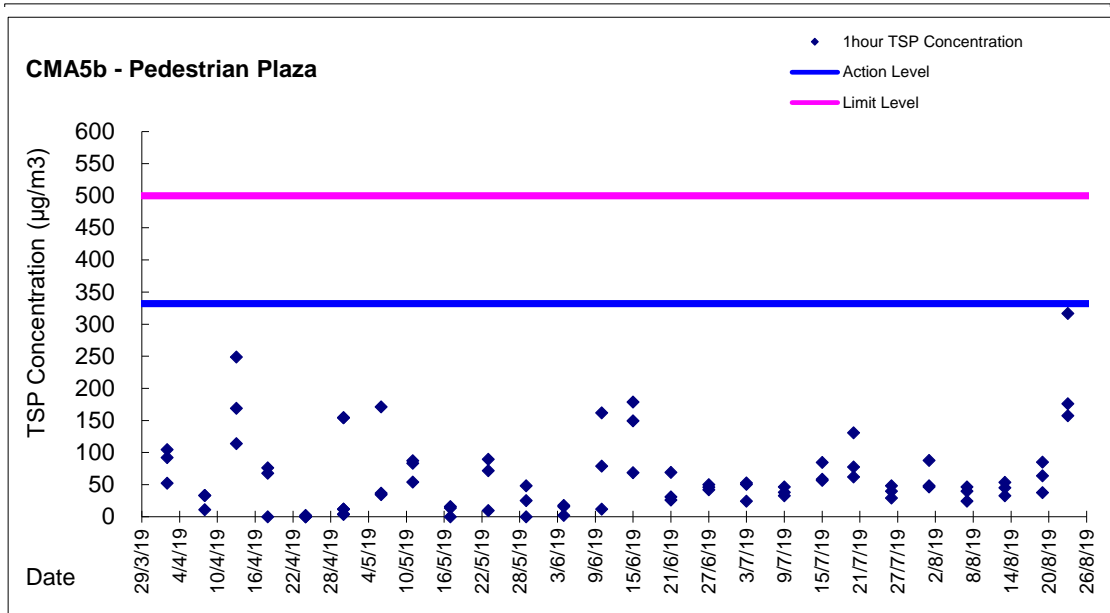

Graphic Presentation of 1 hour TSP Result

Graphic Presentation of 1 hour TSP Result

Graphic Presentation of 1 hour TSP Result

Graphic Presentation of 24 hour TSP Result

Graphic Presentation of 24 hour TSP Result

Graphic Presentation of 24 hour TSP Result